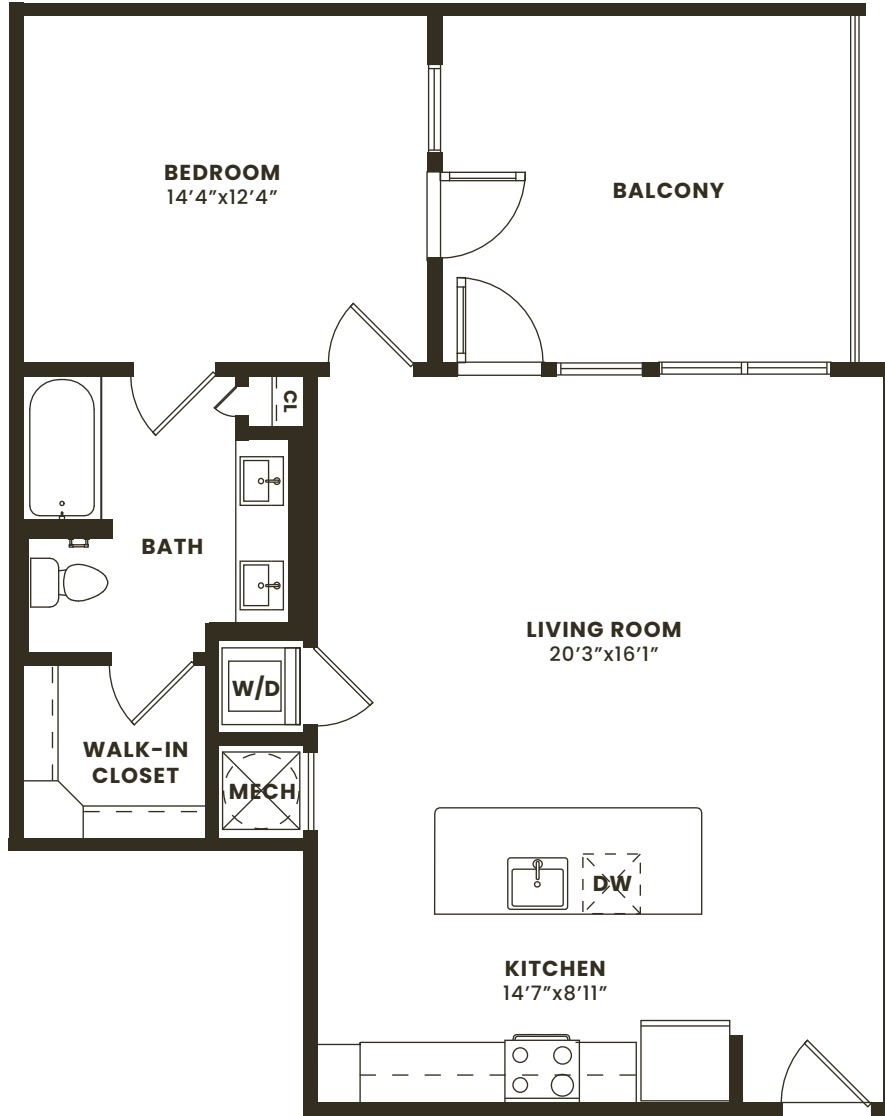

A5

1 BED / 1 BATH

866

SQ. FT.

1701 CENTRAL

1701 Central Avenue | St. Petersburg, FL 33712

(844) 764-8573 | www.1701central.com

Floorplans are artist's rendering. All dimensions are approximate. Actual product and specifications may vary in dimension or detail. Not all features are available in every apartment. Prices and availability are subject to change. Please see a representative for details.