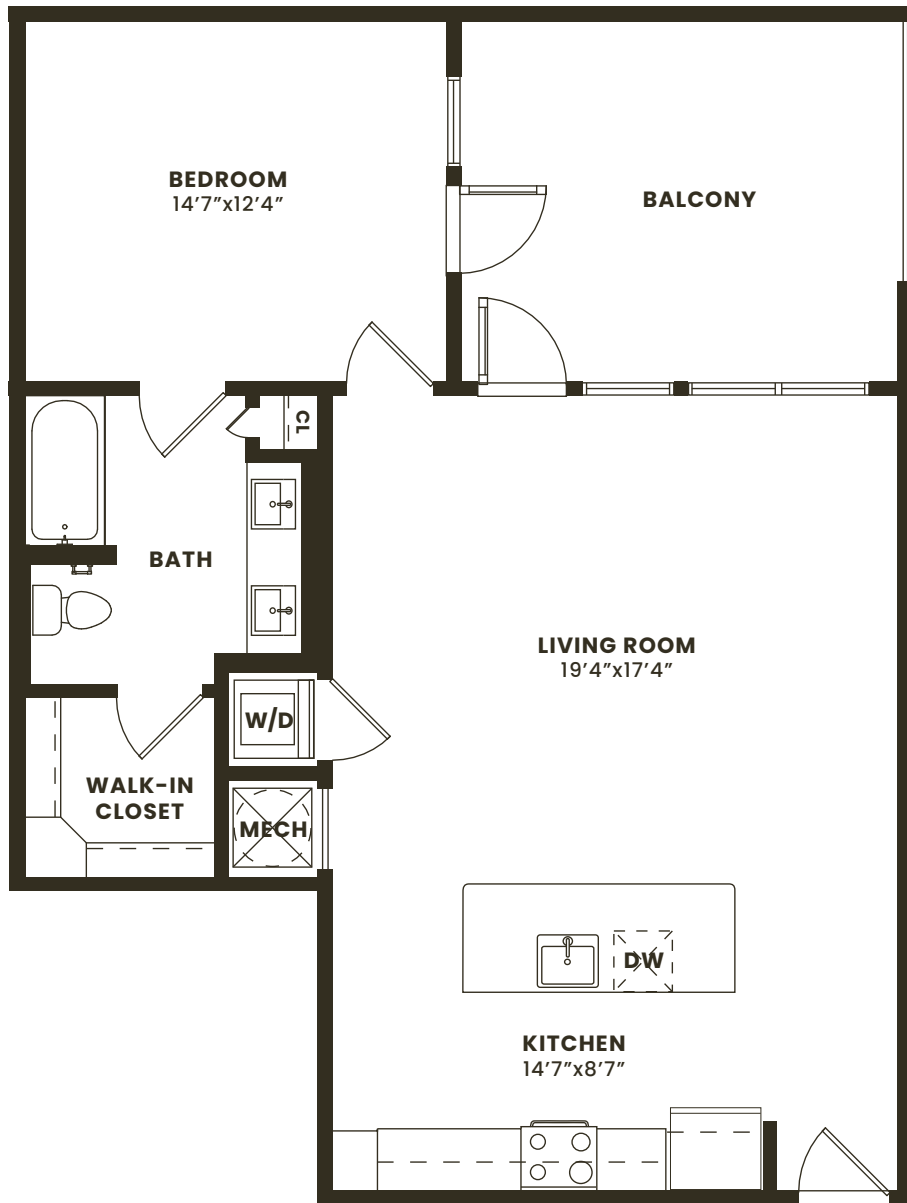

A6

1 BED / 1 BATH

869

SQ. FT.

1701 CENTRAL

1701 Central Avenue | St. Petersburg, FL 33712

(844) 764-8573 | www.1701central.com

Floorplans are artist's rendering. All dimensions are approximate. Actual product and specifications may vary in dimension or detail. Not all features are available in every apartment. Prices and availability are subject to change. Please see a representative for details.