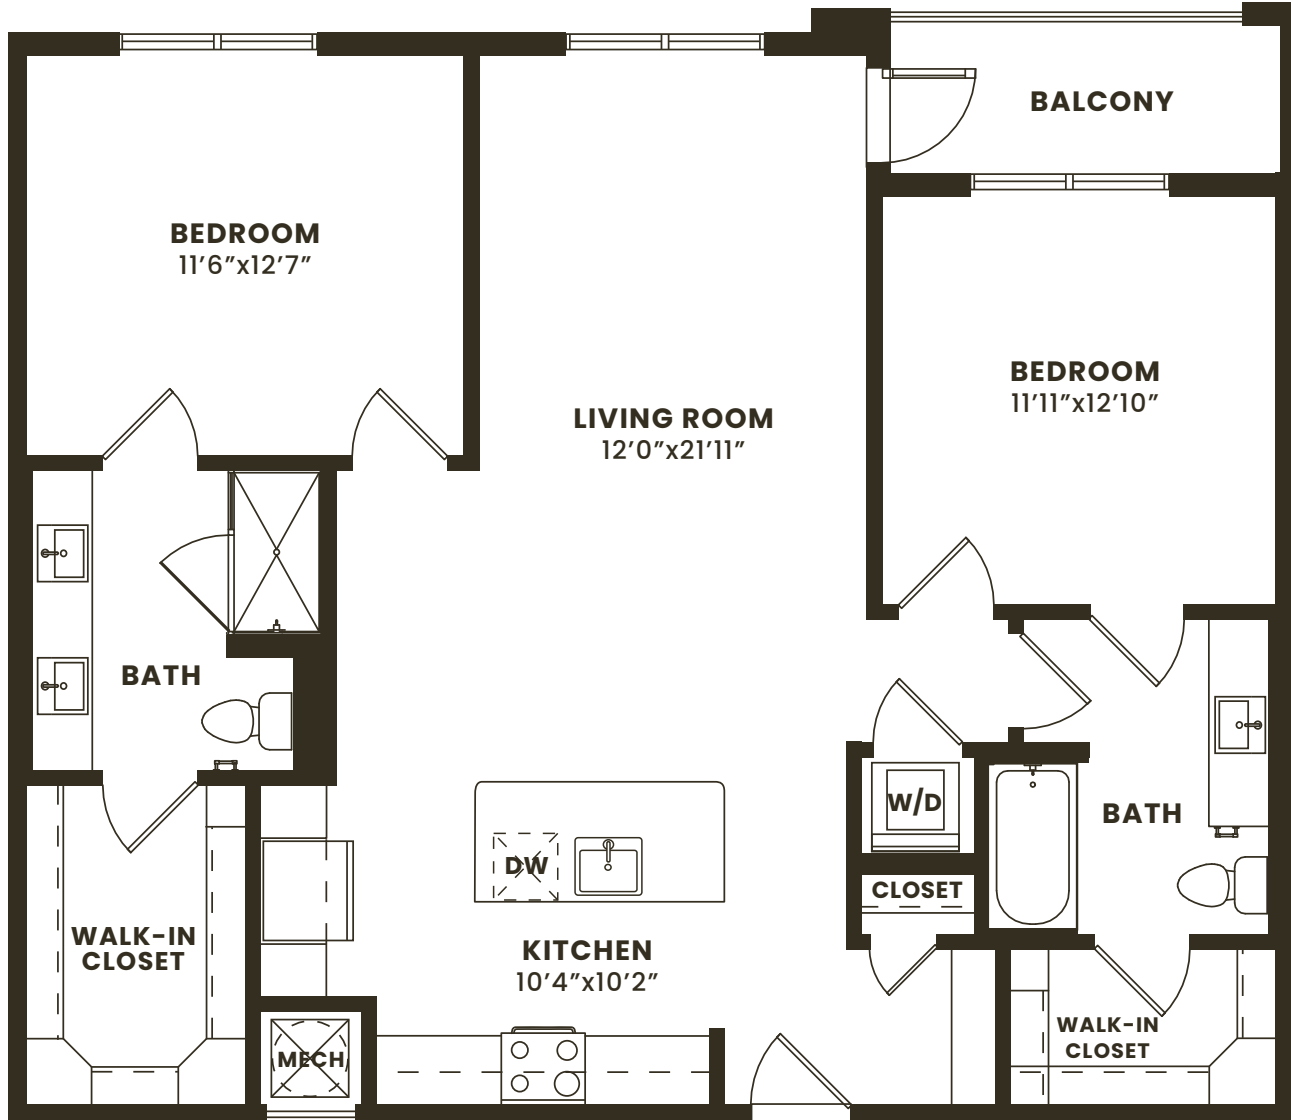

B4

2 BED / 2 BATH

1168

SQ. FT.

1701 CENTRAL

1701 Central Avenue | St. Petersburg, FL 33712

(844) 764-8573 | www.1701central.com

Floorplans are artist's rendering. All dimensions are approximate. Actual product and specifications may vary in dimension or detail. Not all features are available in every apartment. Prices and availability are subject to change. Please see a representative for details.