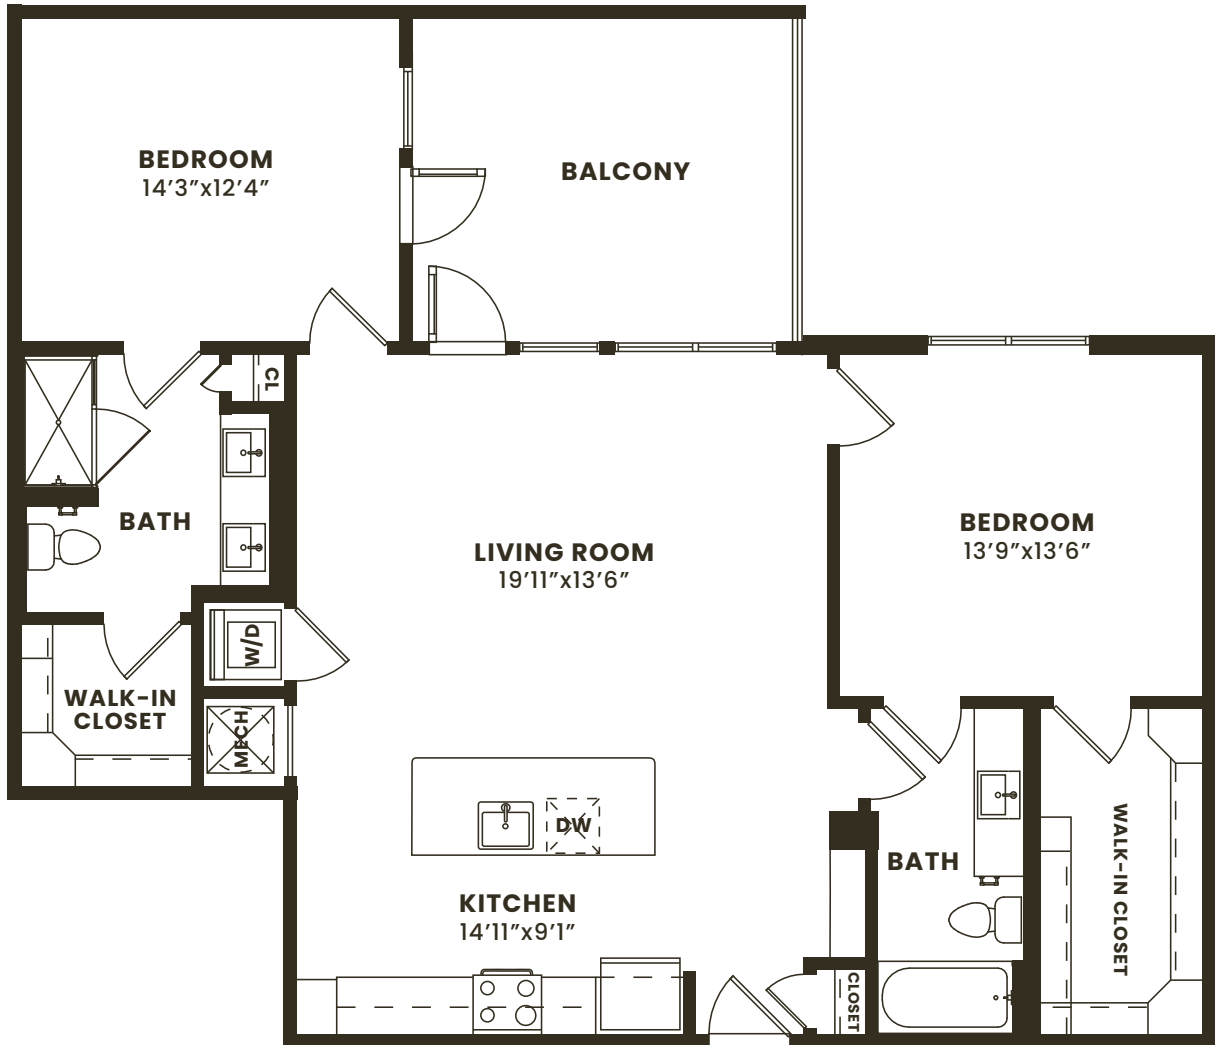

B5

2 BED / 2 BATH

1219

SQ. FT.

1701 CENTRAL

1701 Central Avenue | St. Petersburg, FL 33712

(844) 764-8573 | www.1701central.com

Floorplans are artist's rendering. All dimensions are approximate. Actual product and specifications may vary in dimension or detail. Not all features are available in every apartment. Prices and availability are subject to change. Please see a representative for details.