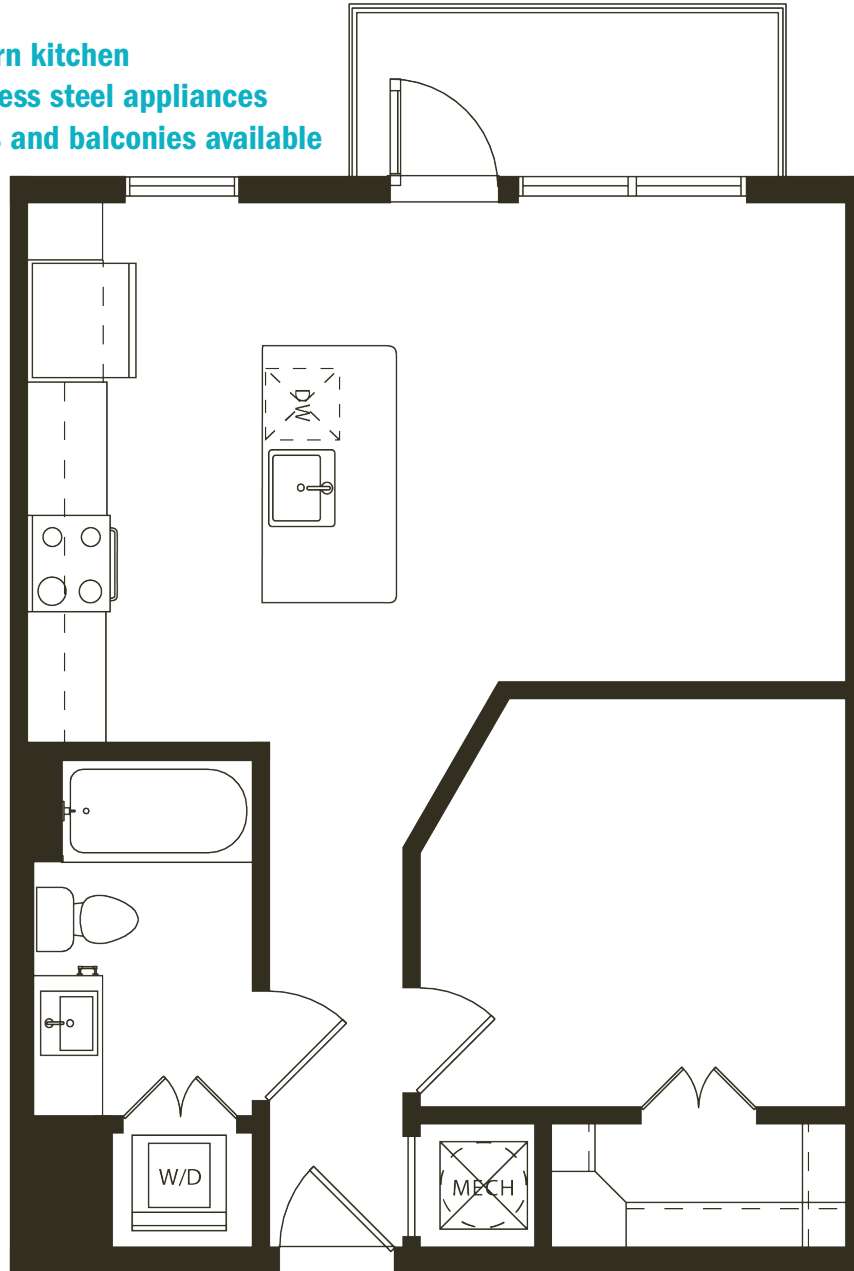

# A1

One Bedroom • One Bath  
618 Square Feet • \$ \_\_\_\_\_

Modern kitchen  
Stainless steel appliances  
Patios and balconies available

## 1701 CENTRAL

1701 Central Avenue St. Petersburg, FL 33713 | [GSCapt.com/SCA](http://GSCapt.com/SCA)

Actual finishes and features may vary. Dimensions and square footage shown are approximate and pricing/availability is subject to change.