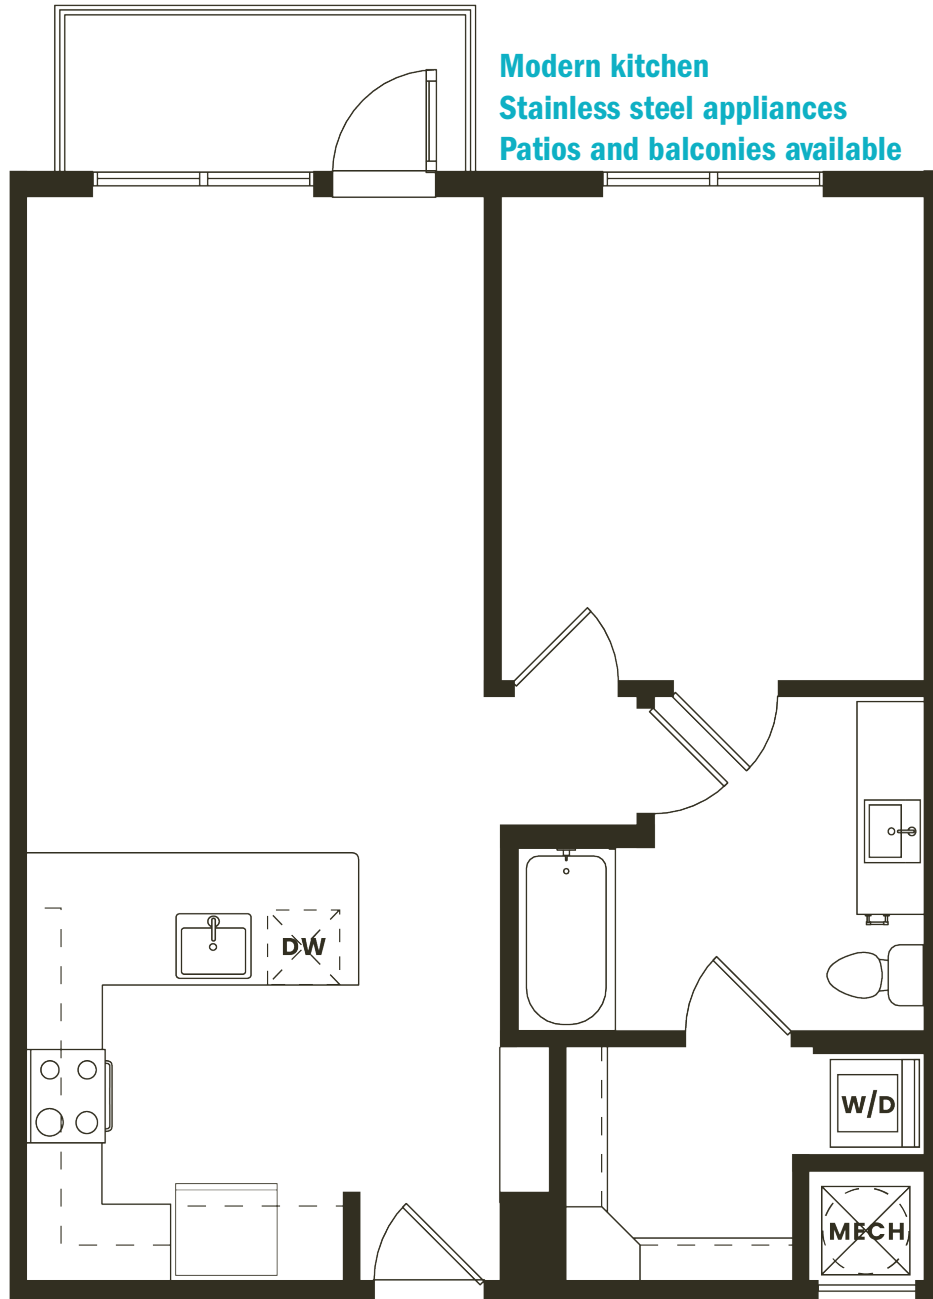

A2

One Bedroom • One Bath
753 Square Feet • \$ _____

Modern kitchen
Stainless steel appliances
Patios and balconies available

1701 CENTRAL

1701 Central Avenue St. Petersburg, FL 33713 | GSCapt.com/SCA

Actual finishes and features may vary. Dimensions and square footage shown are approximate and pricing/availability is subject to change.