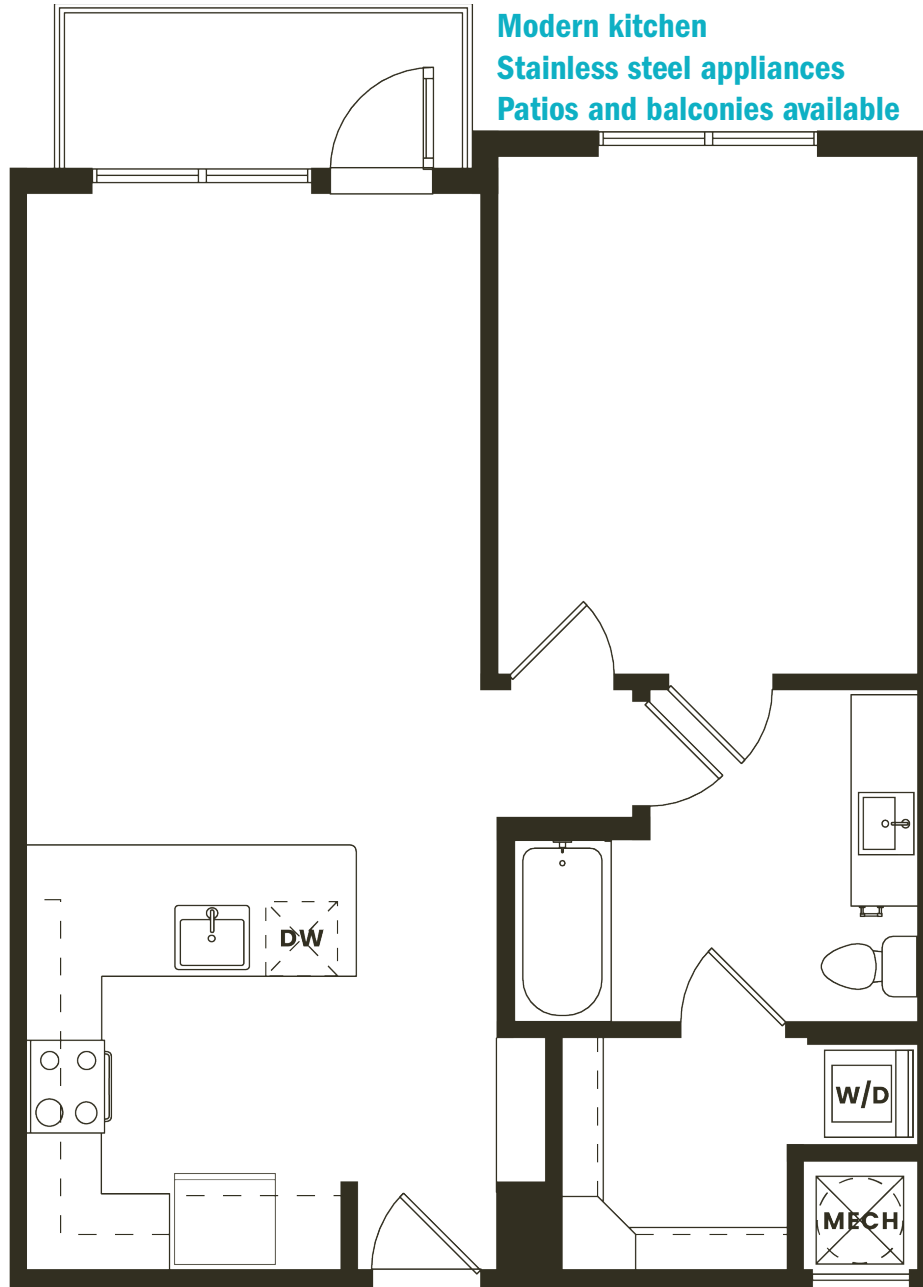

# A3

One Bedroom • One Bath  
765 Square Feet • \$ \_\_\_\_\_

Modern kitchen  
Stainless steel appliances  
Patios and balconies available

## 1701 CENTRAL

1701 Central Avenue St. Petersburg, FL 33713 | [GSCapt.com/SCA](http://GSCapt.com/SCA)

Actual finishes and features may vary. Dimensions and square footage shown are approximate and pricing/availability is subject to change.