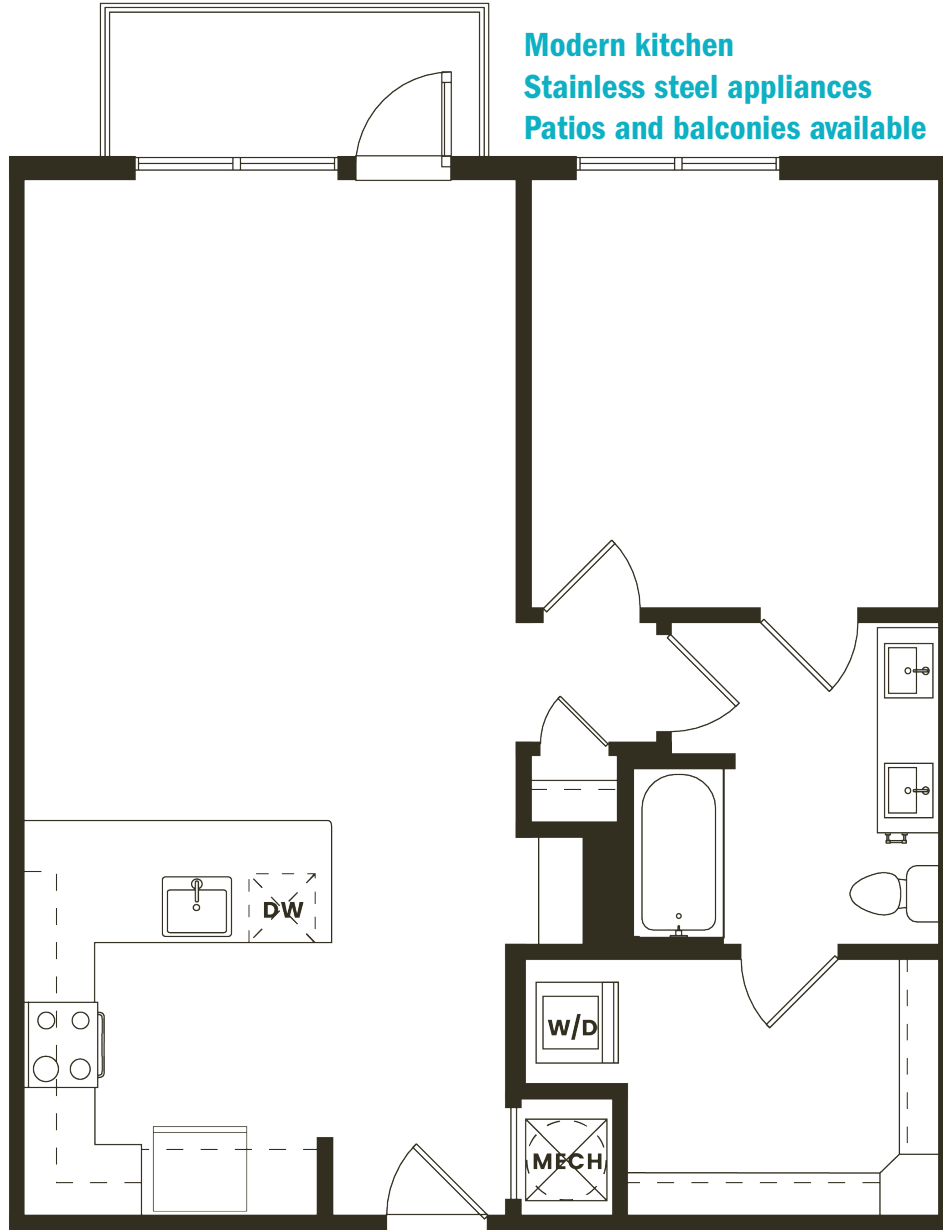

A4

One Bedroom • One Bath
855 Square Feet • \$ _____

Modern kitchen
Stainless steel appliances
Patios and balconies available

1701 CENTRAL

1701 Central Avenue St. Petersburg, FL 33713 | GSCapt.com/SCA

Actual finishes and features may vary. Dimensions and square footage shown are approximate and pricing/availability is subject to change.