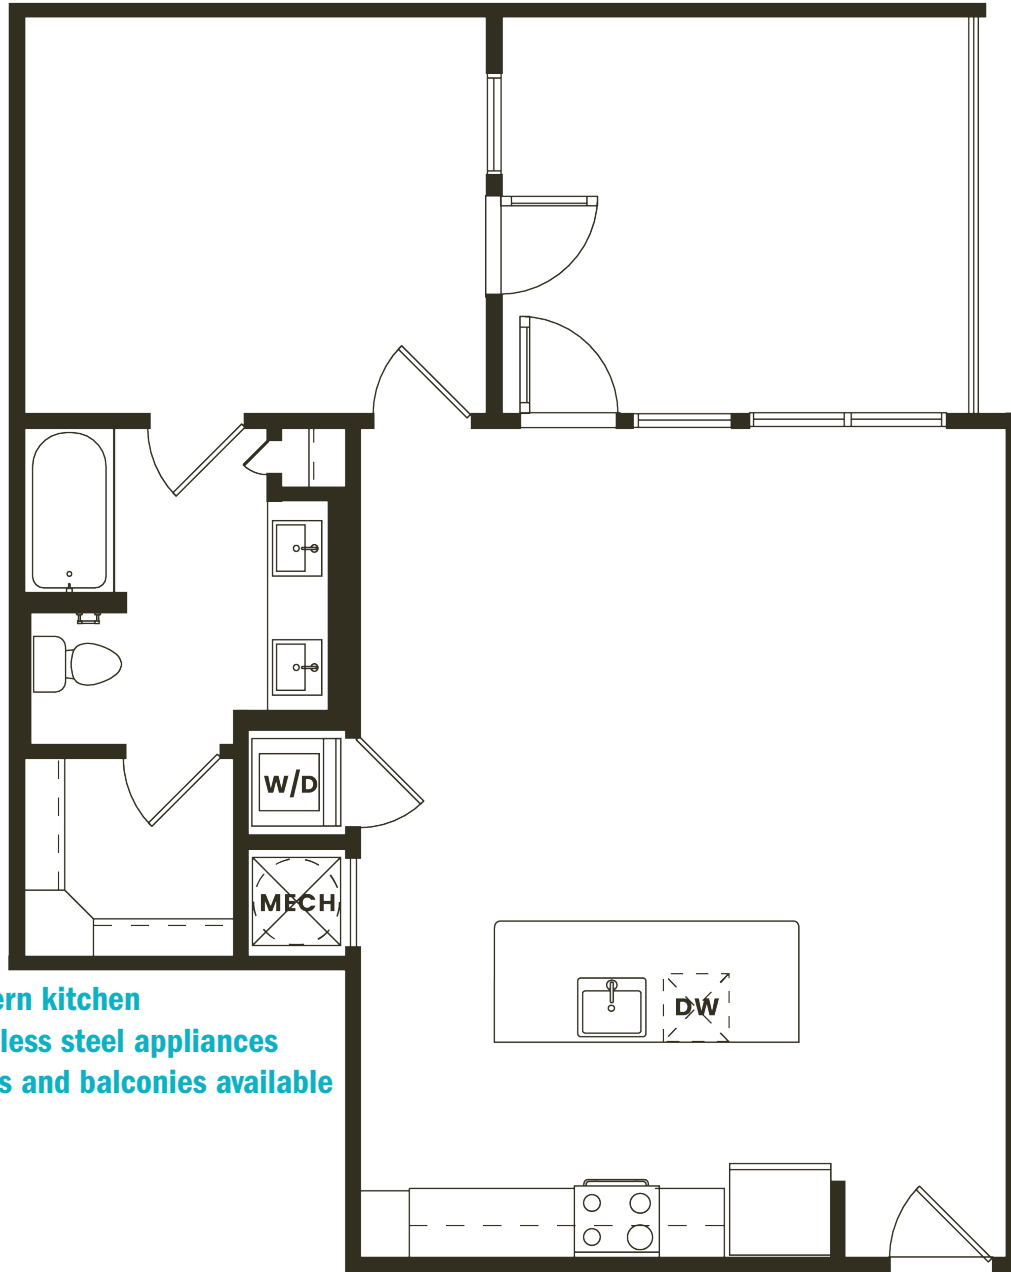

A5

One Bedroom • One Bath
866 Square Feet • \$ _____

Modern kitchen
Stainless steel appliances
Patios and balconies available

1701 CENTRAL

1701 Central Avenue St. Petersburg, FL 33713 | GSCapts.com/SCA

Actual finishes and features may vary. Dimensions and square footage shown are approximate and pricing/availability is subject to change.