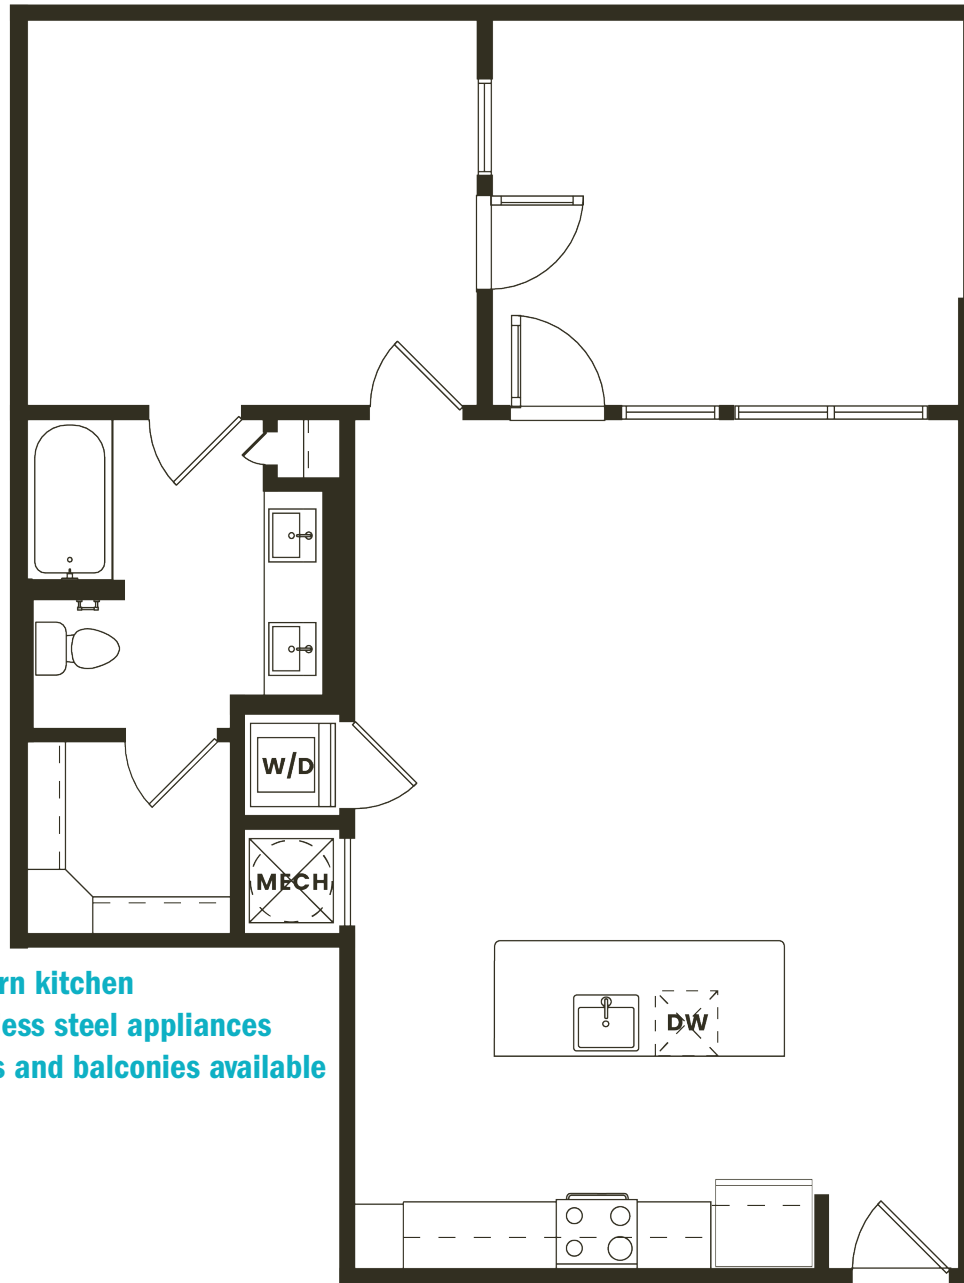

A6

One Bedroom • One Bath
869 Square Feet • \$ _____

Modern kitchen
Stainless steel appliances
Patios and balconies available

1701 CENTRAL

1701 Central Avenue St. Petersburg, FL 33713 | GSCapt.com/SCA

Actual finishes and features may vary. Dimensions and square footage shown are approximate and pricing/availability is subject to change.