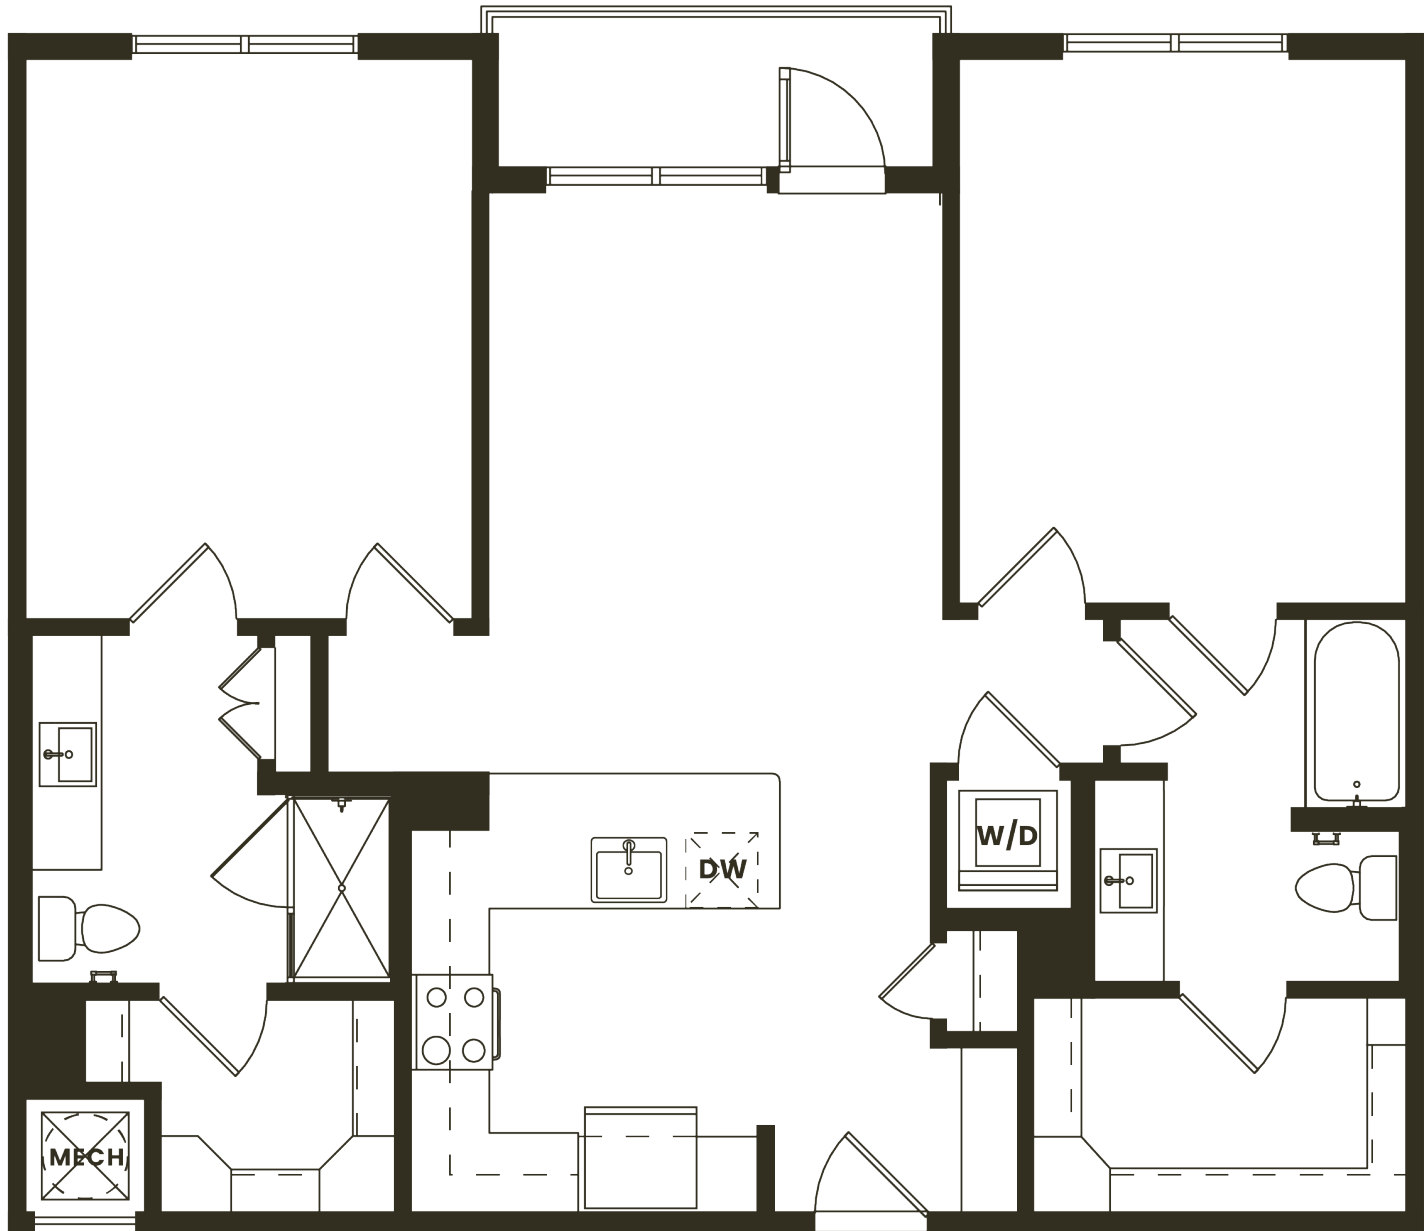

B1

Two Bedrooms • Two Baths
1107 Square Feet • \$ _____

Modern kitchen
Stainless steel appliances
Patios and balconies available

1701 CENTRAL

1701 Central Avenue St. Petersburg, FL 33713 | GSCapt.com/SCA

Actual finishes and features may vary. Dimensions and square footage shown are approximate and pricing/availability is subject to change.