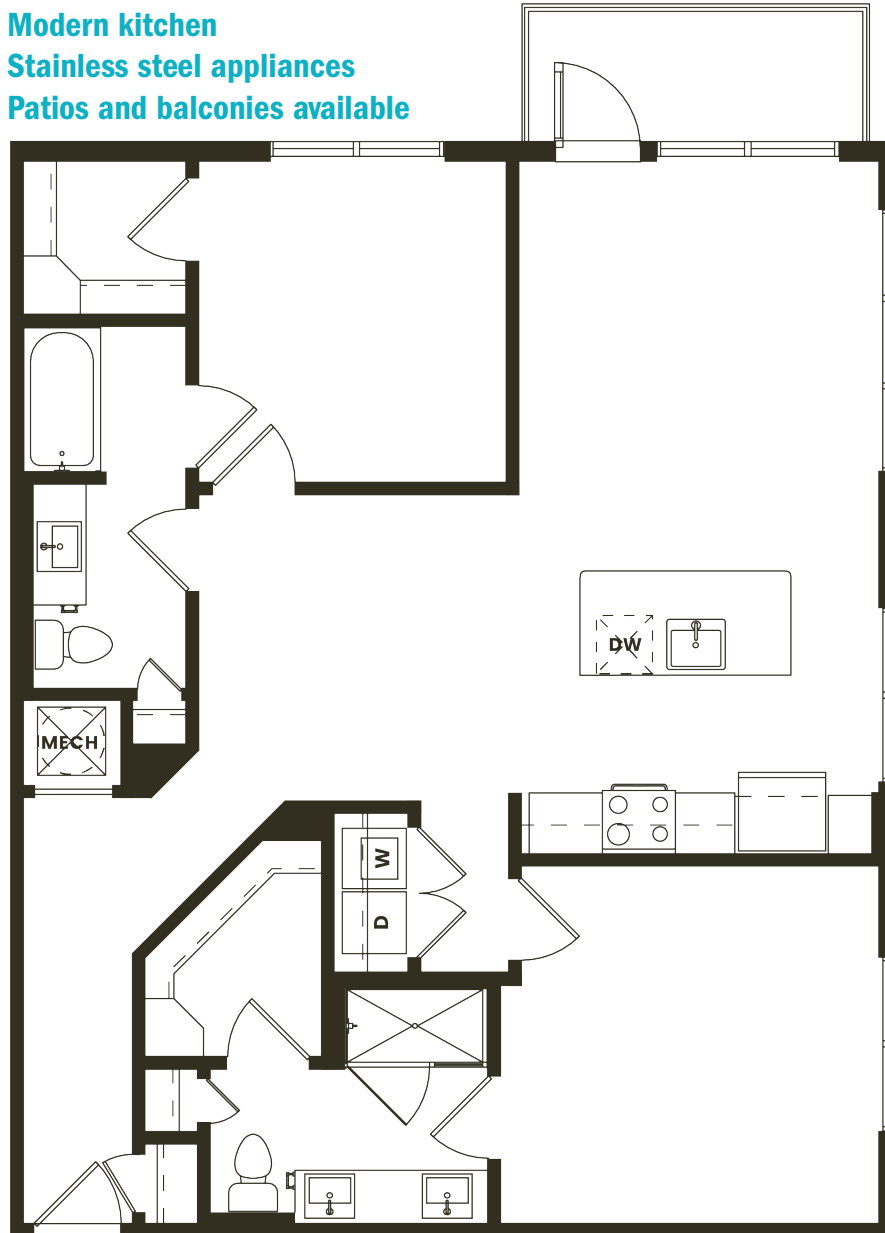

B2

Two Bedrooms • Two Baths
1109 Square Feet • \$ _____

Modern kitchen
Stainless steel appliances
Patios and balconies available

1701 CENTRAL

1701 Central Avenue St. Petersburg, FL 33713 | GSCapt.com/SCA

Actual finishes and features may vary. Dimensions and square footage shown are approximate and pricing/availability is subject to change.