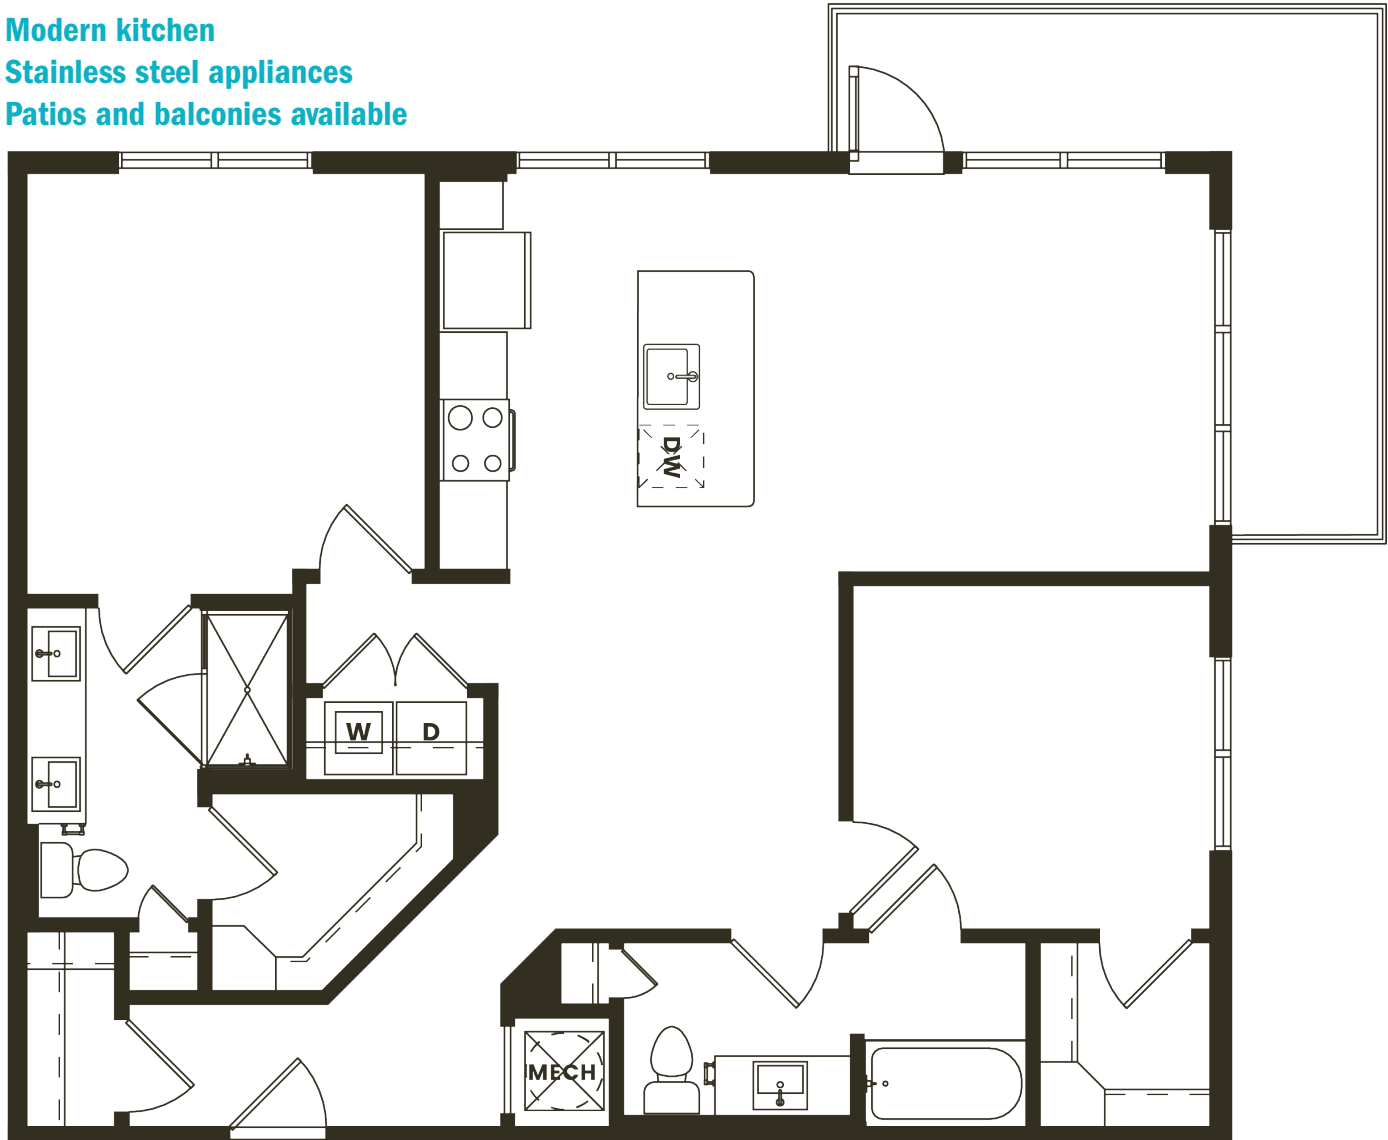

# B3

Two Bedrooms • Two Baths  
1113 Square Feet • \$ \_\_\_\_\_

Modern kitchen  
Stainless steel appliances  
Patios and balconies available

## 1701 CENTRAL

1701 Central Avenue St. Petersburg, FL 33713 | [GSCapt.com/SCA](http://GSCapt.com/SCA)

Actual finishes and features may vary. Dimensions and square footage shown are approximate and pricing/availability is subject to change.