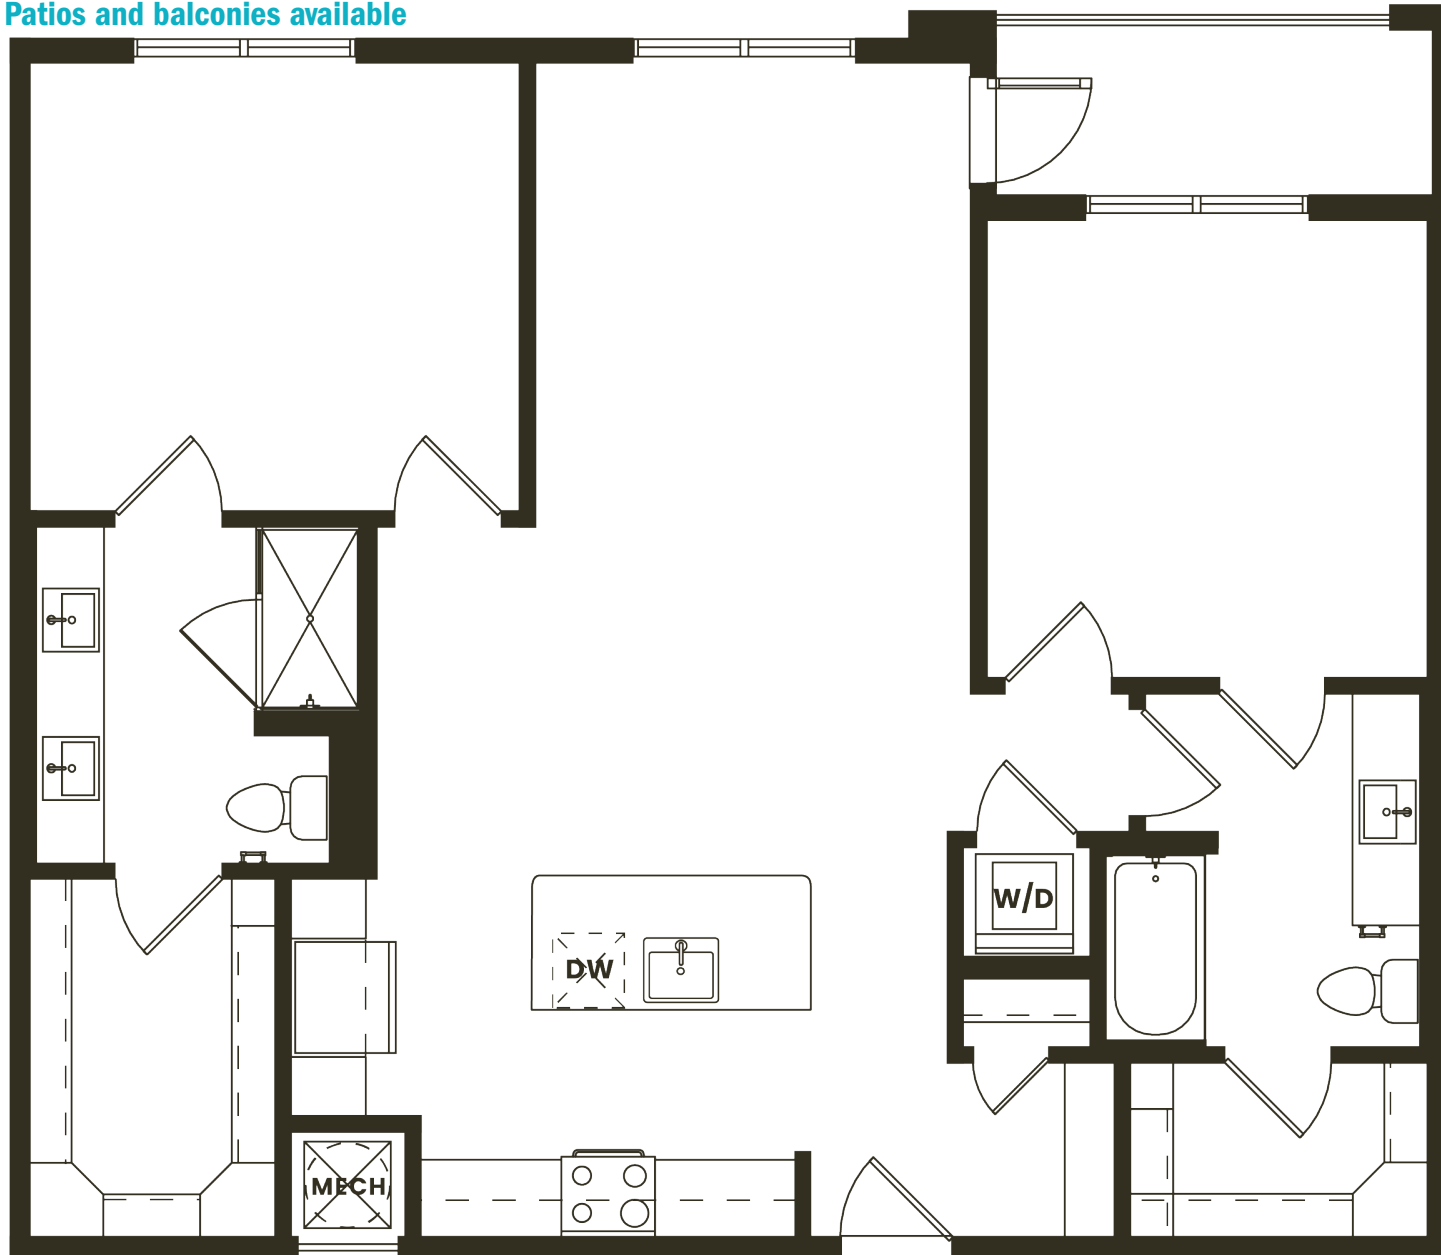

# B4

Two Bedrooms • Two Baths  
1168 Square Feet • \$ \_\_\_\_\_

Modern kitchen  
Stainless steel appliances  
Patis and balconies available

## 1701 CENTRAL

1701 Central Avenue St. Petersburg, FL 33713 | [GSCapt.com/SCA](http://GSCapt.com/SCA)

Actual finishes and features may vary. Dimensions and square footage shown are approximate and pricing/availability is subject to change.