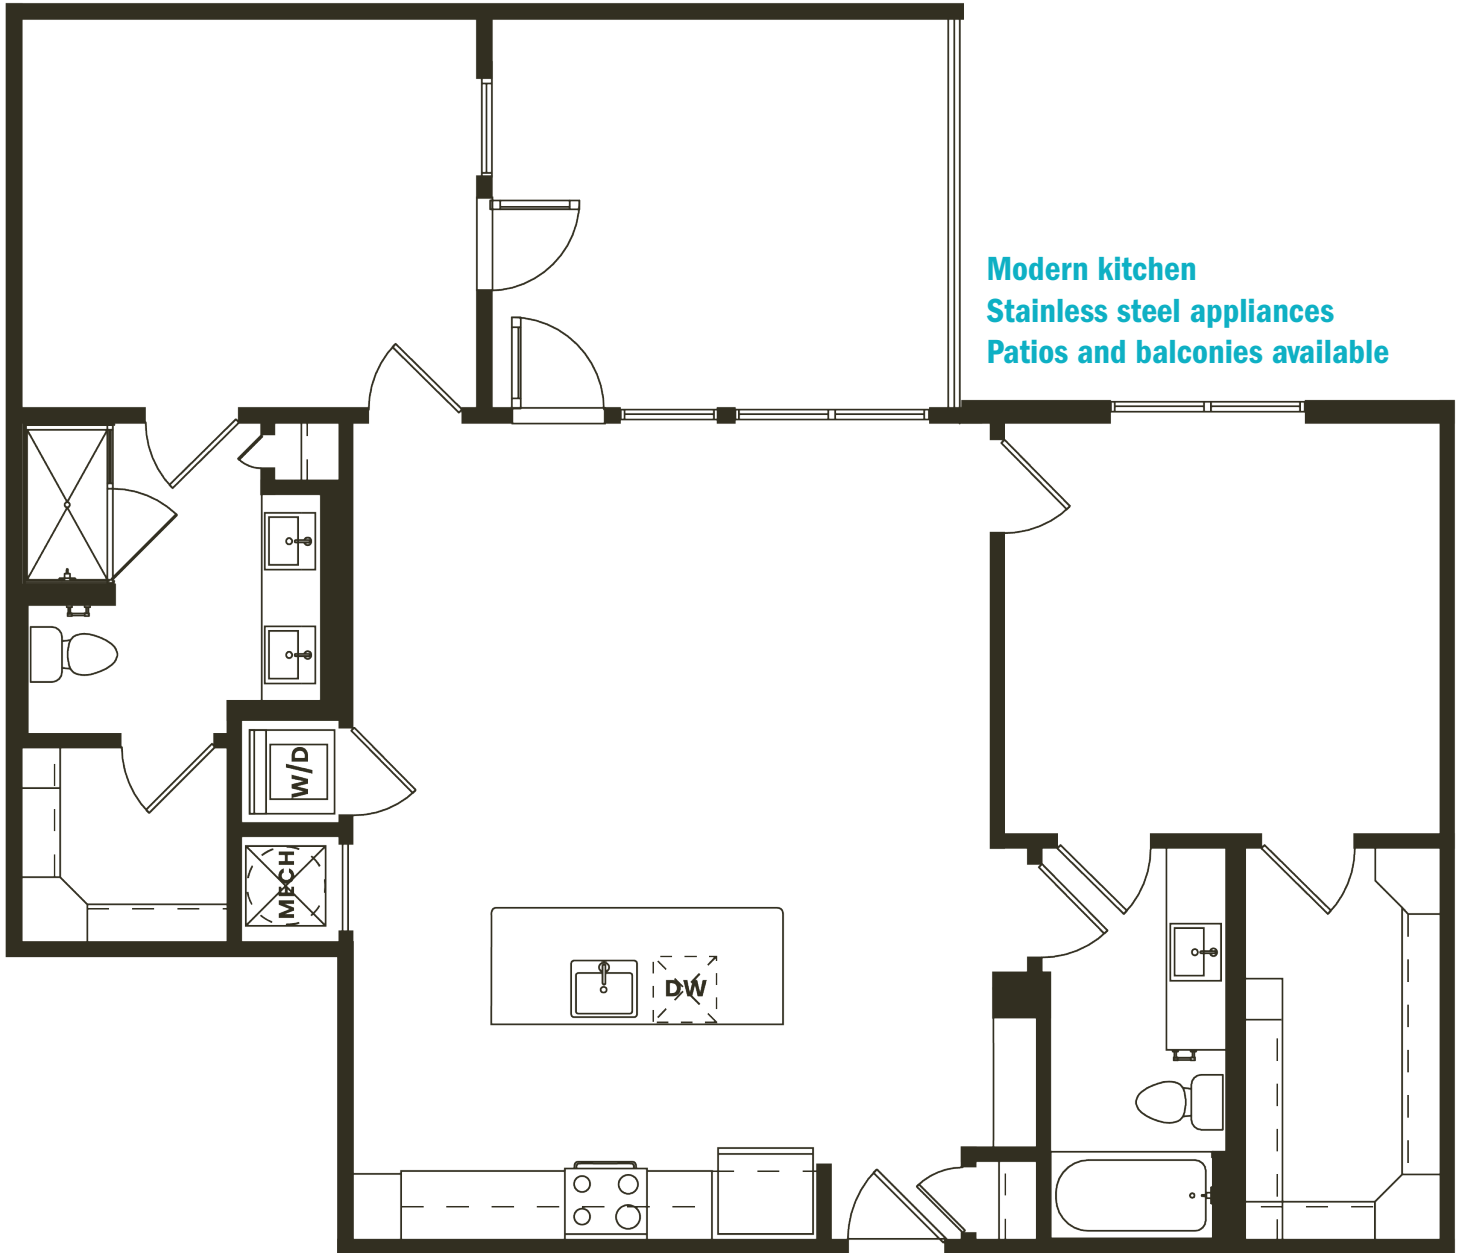

B5

Two Bedrooms • Two Baths
1219 Square Feet • \$ _____

1701 CENTRAL

1701 Central Avenue St. Petersburg, FL 33713 | GSCapt.com/SCA

Actual finishes and features may vary. Dimensions and square footage shown are approximate and pricing/availability is subject to change.